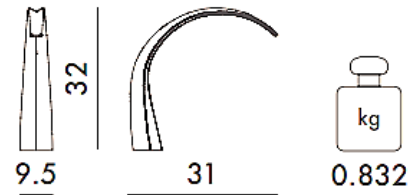

Taj

Transparent or mass dyed thermoplastic technopolymer

Brand: **KARTELL**

Item type: Table Lamp

Item code: 9320/B4

Designer: Ferruccio Laviani

Color: Crystal

Dimension: 9.5 x 31 x 32 cm